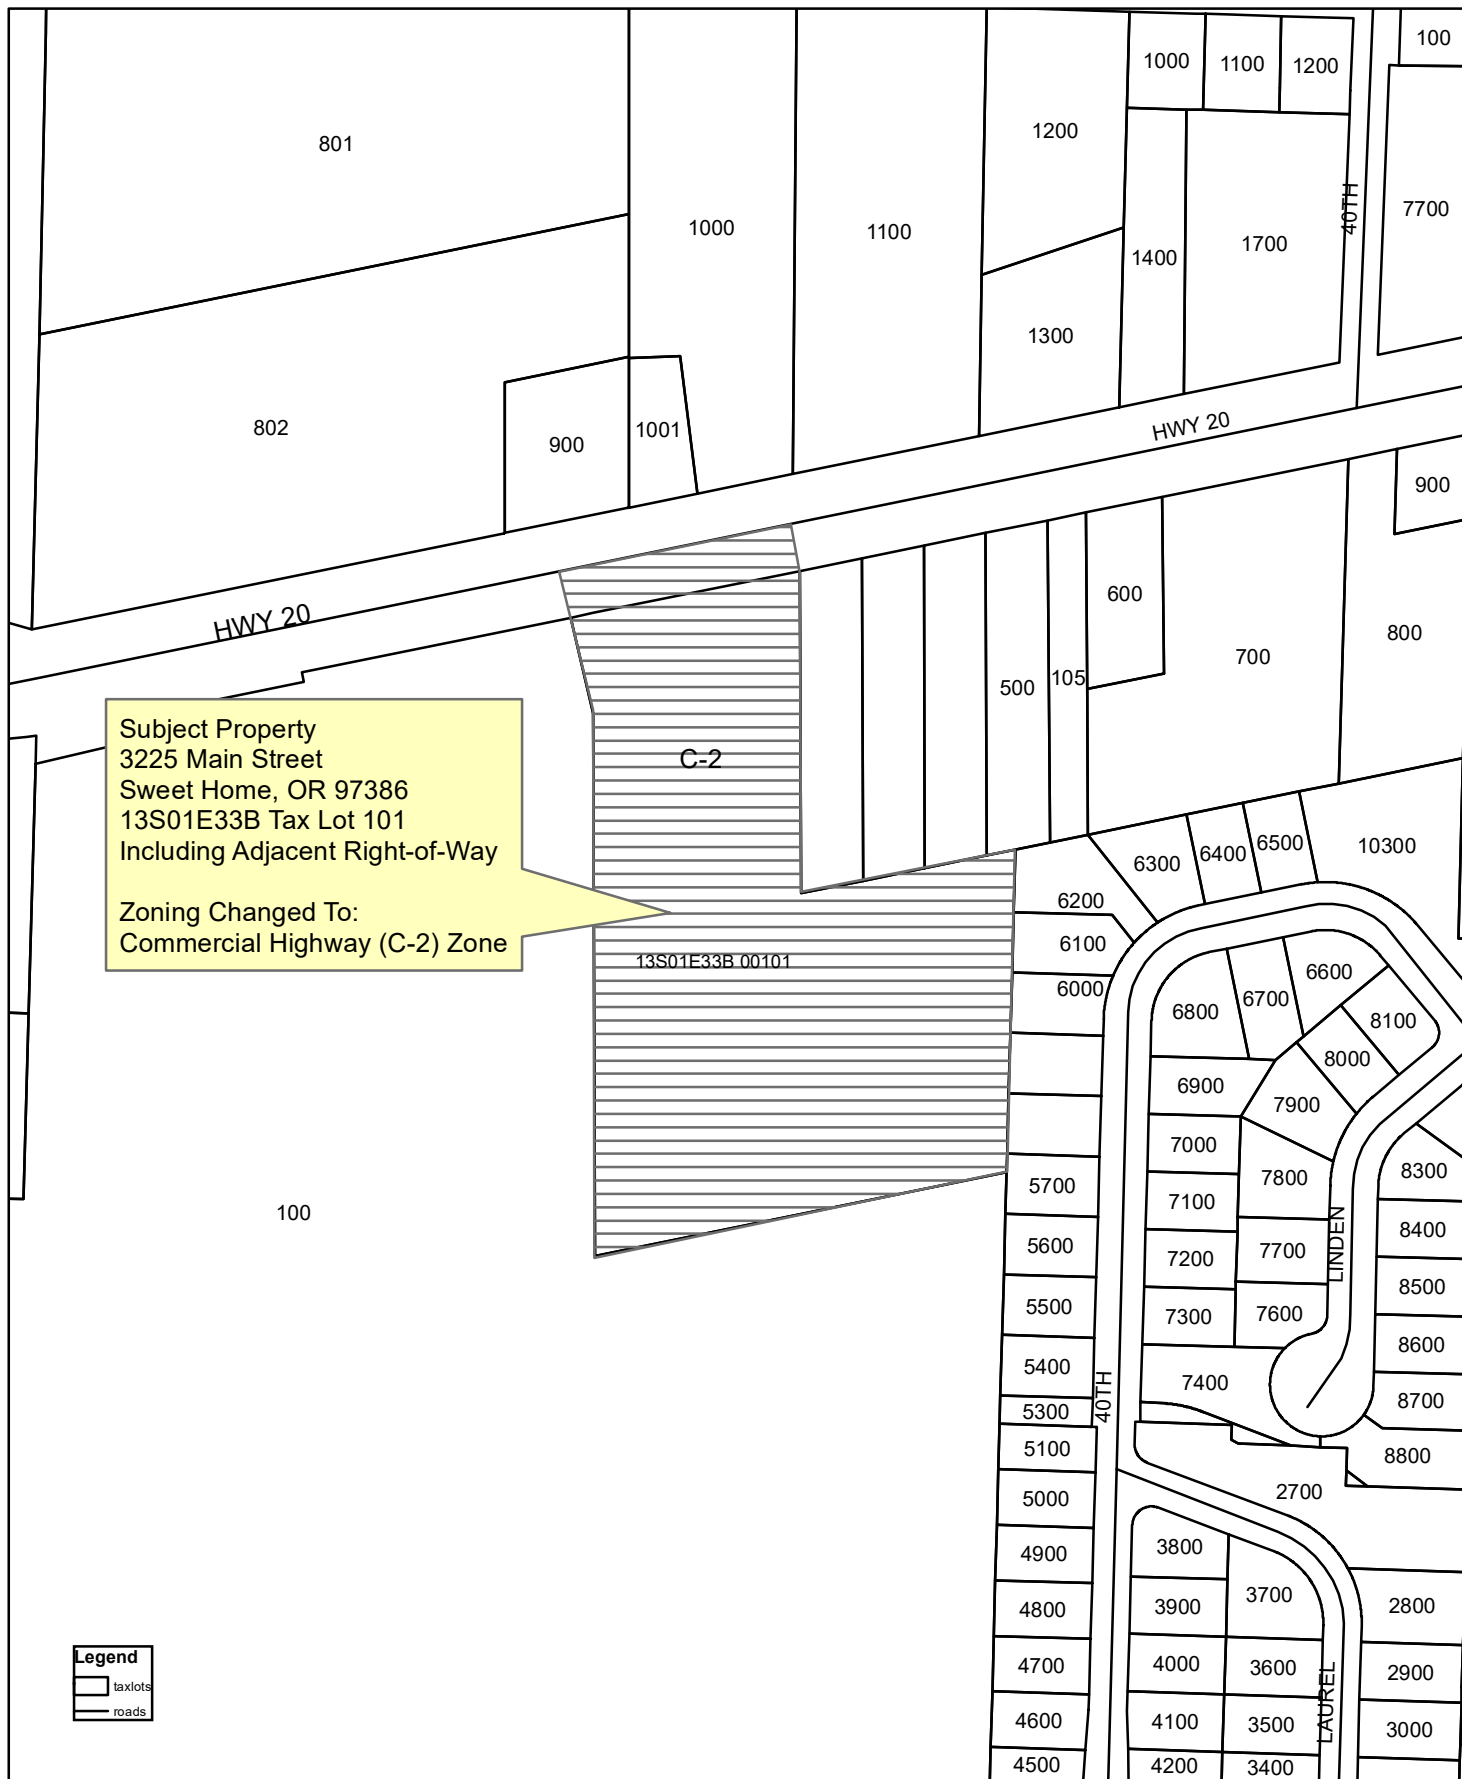

Exhibit B
Zone Change ZC 18-03

Subject Property
3225 Main Street
Sweet Home, OR 97386
13S01E33B Tax Lot 101
Including Adjacent Right-of-Way

Zoning Changed To:
Commercial Highway (C-2) Zone

0 50 100 200 300 400 Feet 1 inch = 200 feet

3225 Main Street
Sweet Home, OR 97386